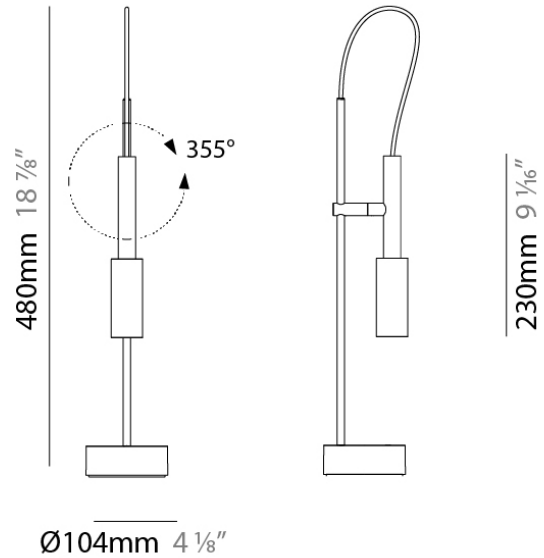

PROJECT
TYPE
NOTES
QUANTITY
DATE

TUBINO PLUS PORTABLE

D84378-GRF

GENERAL

Series: Tubino
Subseries: Tubino Plus
Brand: Panzeri
Division: Design
Mounting Type: Portable
Mounting Location: Table
Subcategory: Task

PHYSICAL

Shape: Cylinder
Diameter (mm): 104
Diameter (in): 4 1/8
Height (mm): 480
Height (in): 18 7/8
Light Distribution: Adjustable / Direct
Weight (kg): 1.42
Weight (lbs): 3.13
Diffuser: Opal - Polycarbonate
Fixture Material: Aluminum / Brass / Steel
Cable Details: Bordeaux Cloth Cable

ELECTRICAL

Lamp Type: LED
Input Wattage (W): 6.5
Dimming: Non-Dimmable
Driver Location: Inline Transformer Plug
Input Voltage (V): 120

LED

Color Temperature (°K): 2700
Max. Delivered Lumen (lm): 339
Nominal Lumen (lm): 475
CRI: >90 CRI
Lamp Life (hrs): 80000

OPTICAL

Adjustability: Rotational 355°

RATINGS AND CERTIFICATIONS

Certified By: CSA Certified to UL and CSA Standards
IP rating: IP20